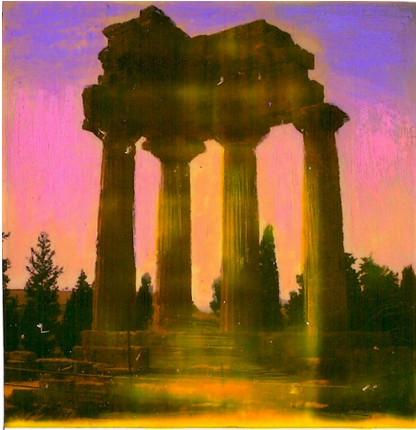

## On Display at Aqua Miami

*Red Oreste, Italy*

10 x 8 inches

color photograph from hand colored SX-70 Polaroid  
1986-2000

\$450

# Franc Palaia available works - Gallery 14C

*Hadrian's Column*

10 x 8 inches

color photograph from hand colored SX-70 Polaroid  
1986-2000

\$450

*Four Columns*

10 x 8 inches

color photograph from hand colored SX-70 Polaroid  
1986-2000

\$450

*Carbon Monk*

10 x 8 inches

color photograph from hand colored SX-70 Polaroid  
1986-2000

\$450

*Temple with spot*

10 x 8 inches

color photograph from hand colored SX-70 Polaroid  
1986-2000