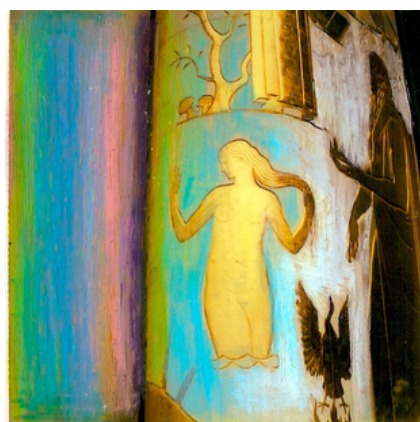

\$450

*Gold Fish*

10 x 8 inches

color photograph from hand colored SX-70 Polaroid  
1986-2000

\$450

*Golden Hair*

10 x 8 inches

color photograph from hand colored SX-70 Polaroid  
1986-2000