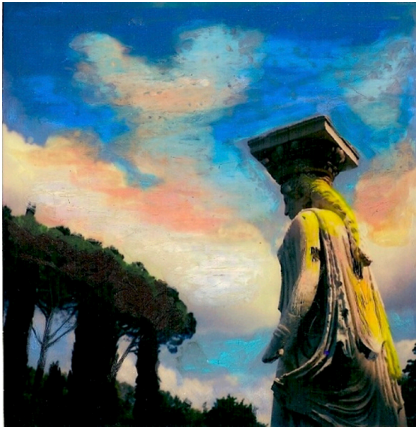

## On Display at Aqua Miami

*Red Oreste, Italy*

10 x 8 inches

color photograph from hand colored SX-70 Polaroid  
1986-2000

\$450

# Franc Palaia available works - Gallery 14C

*Hadrian's Column*

10 x 8 inches

color photograph from hand colored SX-70 Polaroid  
1986-2000

\$450

*Four Columns*

10 x 8 inches

color photograph from hand colored SX-70 Polaroid  
1986-2000