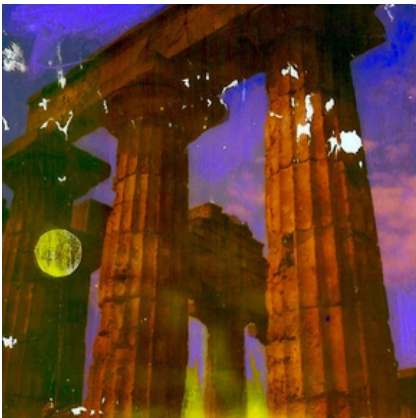

\$450

*Carbon Monk*

10 x 8 inches

color photograph from hand colored SX-70 Polaroid  
1986-2000

\$450

*Temple with spot*

10 x 8 inches

color photograph from hand colored SX-70 Polaroid  
1986-2000