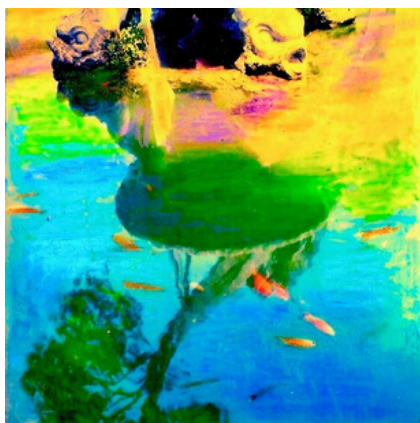

# Franc Palaia available works - Gallery 14C

*Temple Agrigento*

10 x 8 inches

color photograph from hand colored SX-70 Polaroid  
1986-2000

\$450

*Little Church*

10 x 8 inches

color photograph from hand colored SX-70 Polaroid  
1986-2000

\$450

*Gold Fish*

10 x 8 inches

color photograph from hand colored SX-70 Polaroid  
1986-2000

\$450

*Golden Hair*

10 x 8 inches

color photograph from hand colored SX-70 Polaroid  
1986-2000