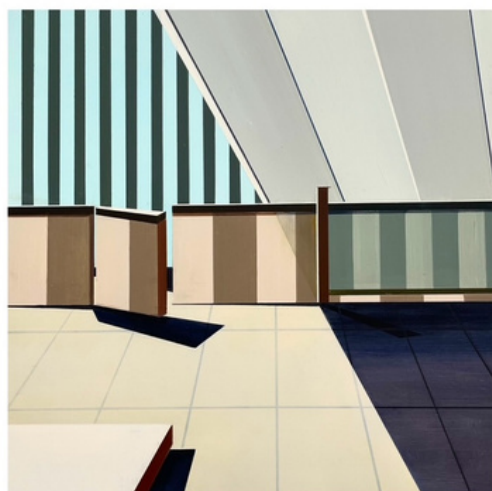

The Van Der Rohe's Back Yard

24 x 24 inches

Oil on panel

2024

$6,800