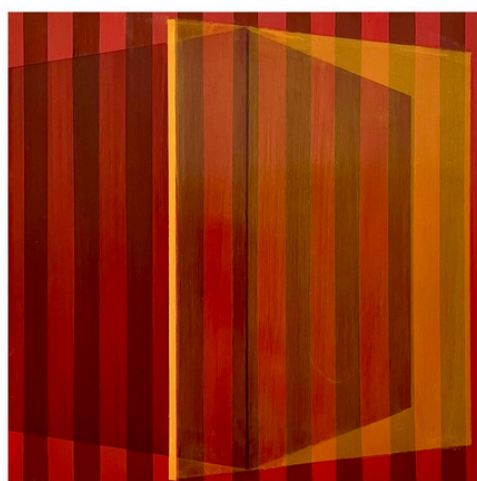

On Display at Scottsdale Ferrari Art Week Fair

Hacienda

30 x 30 inches

Oil on panel

2024

\$9,000

ALLAN GORMAN ART available works - Gallery 14C

On Display at Scottsdale Ferrari Art Week Fair

Welcome to the Pavilions

30 x 30 inches

Oil on panel

2024

\$9,000

The Van Der Rohe's Back Yard

24 x 24 inches

Oil on panel

2024

\$6,800

Floating Cube/Orange Panel

16 x 16 inches

Oil on panel

2024

\$4,800

ALLAN GORMAN ART available works - Gallery 14C