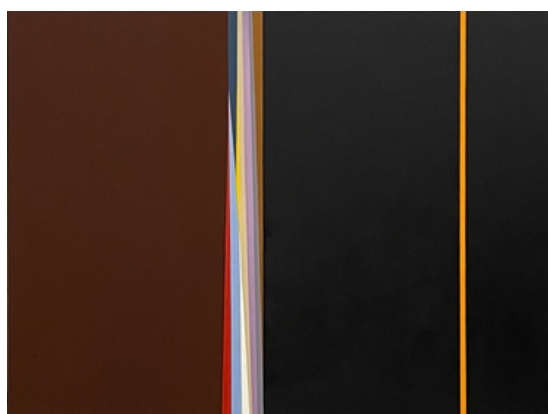

Oil on panel

2023

\$6,800

The Treasures of the Back Room

16 x 16 inches

Oil on panel

2024

\$4,800

ALLAN GORMAN ART available works - Gallery 14C

Other works available through Gallery 14C

Metropolis
36 x 48 inches
Oil on panel
2024
\$12,500

And Yet Memories of Clyfford Linger Still
30 x 40 inches
Oil on panel
2024
\$12,500