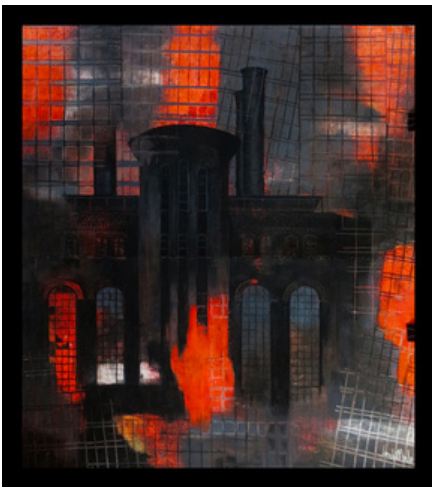

\$7,500

Laura van der Meule available works - Gallery 14C

Other works available through Gallery 14C

Corner Greenpoint Avenue Brooklyn

32.5 x 33.5 inches

Oil pastel on paper

2022

\$3,500